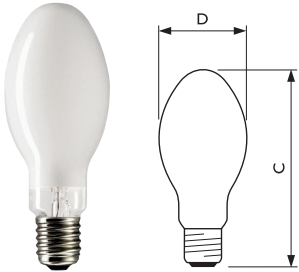

# Sodium Lamps

High pressure sodium vapour lamps have a sintered aluminium oxide discharge tube enclosed in an internally coated outer bulb. They offer a long, reliable lifetime and have excellent lumen maintenance. SON lamps require control gear to operate and have a universal burning position.

Product ID	C max.	D max.
50W, 70W	156	71
150W, 250W	226	91
400W	290	122

Dimensions in mm

## SODIUM LIGHT

Shortcode	Description	Wattage (W)	Cap Base	Voltage	Colour Rendering Index (Ra)	Luminous Flux (lm)	Average Lifetime (hrs)	Colour Temp (K)	Min Order Qty	Carton Qty	Trade Price
SON50	SON 50W E E27 CO CRP/24	50	E27	85	25	3500	28000	2000	1	24	\$60.00
SON50I	SON 50W I E27 CRP/24	50	E27	85	25	3500	28000	2000	1	24	\$66.00
SON70	SON 70W E E27 CO ICT/24	70	E27	90	25	5600	28000	2000	1	24	\$60.00
SON70I	SON 70W/220 I E27 ICT/24	70	E27	90	25	5600	28000	2000	1	24	\$66.00
SON100PLUS	SON PLUS 100W E E40 SLV/12	100	E40	100	25	9700	36000	2000	1	12	\$72.00
SON150	SON 150W E E40 CO SLV/12	150	E40	100	25	13750	28000	2000	1	12	\$80.00
SON250	SON 250W E E40 CO SLV/12	250	E40	100	25	27000	28000	2000	1	12	\$84.00
SON400	SON 400W E E40 CO SLV/12	400	E40	105	25	48000	28000	2000	1	12	\$88.00